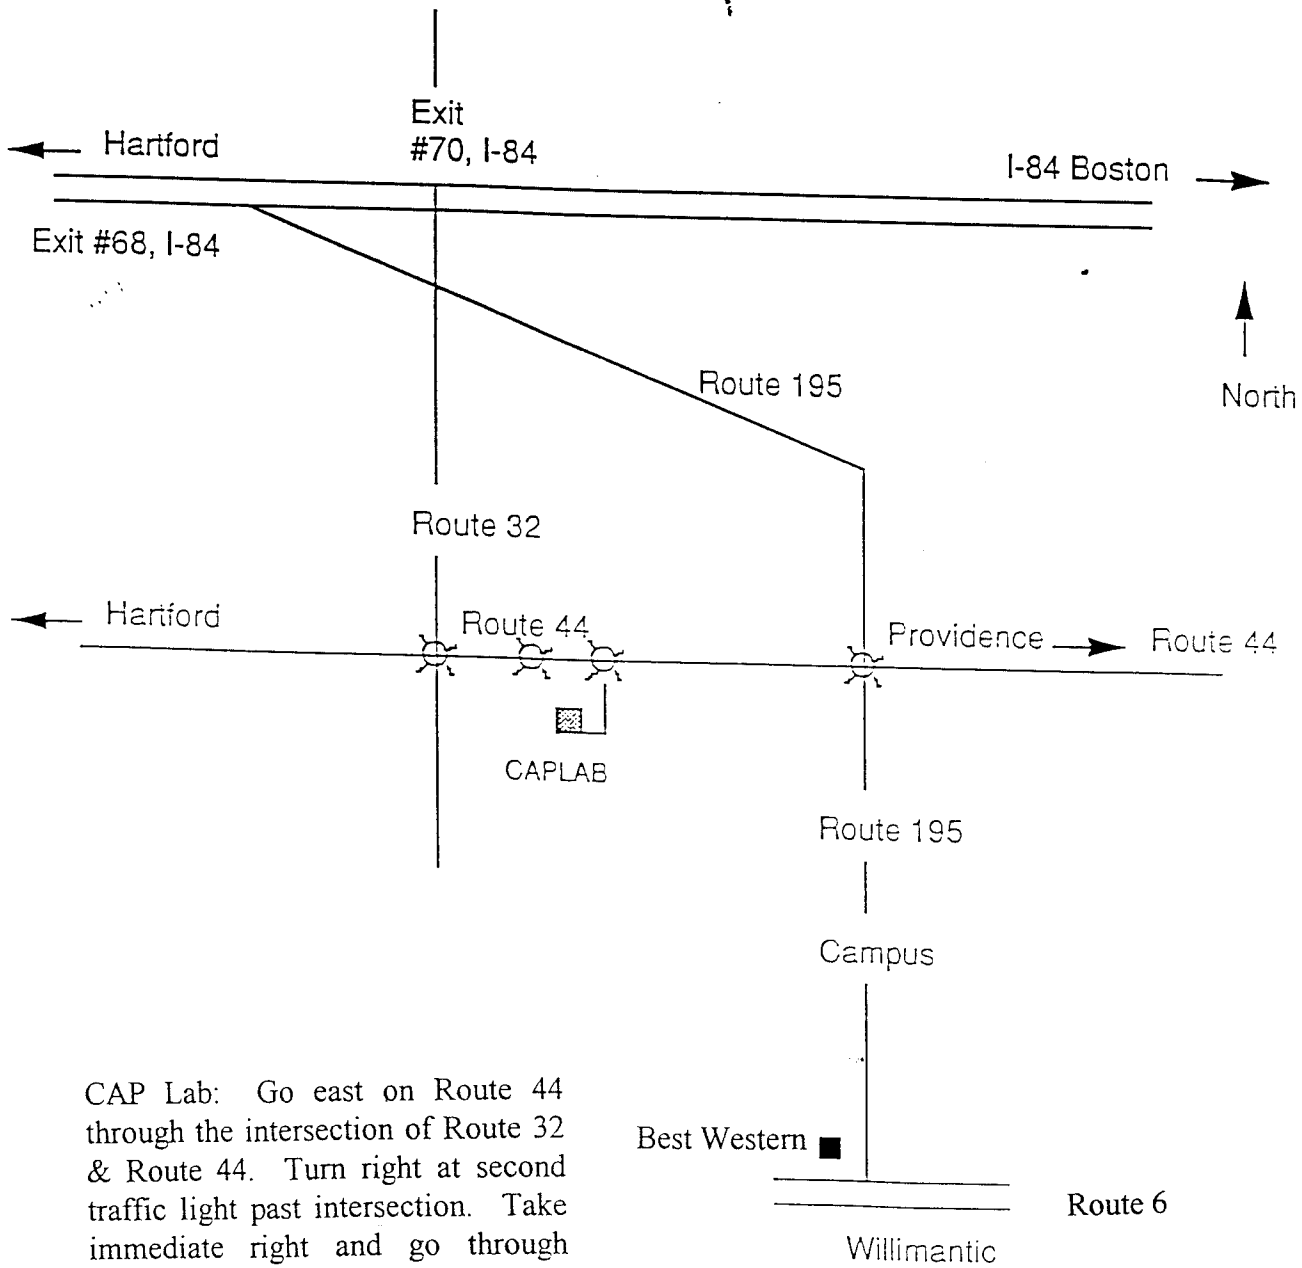

From Rhode Island & Points East:

- Route 44 West;
- At first traffic light after intersection with Route 195 (several miles);
- Turn Left (should be a small pond on right);
- Follow signs to CAP Lab

From points West of Hartford:

- I-84 east to I-384 east;
- I-384 to Route 44 east;
- Route 44 east to second traffic signal after intersection of Route 44 & Route 32;
- Turn Right at traffic signal (should be a small pond on left);
- Follow the signs to the CAP Lab

# CAPLAB VICINITY MAP

CAP Lab: Go east on Route 44 through the intersection of Route 32 & Route 44. Turn right at second traffic light past intersection. Take immediate right and go through parking lot which contains some old buses. Follow signs around building to entrance of the Lab.